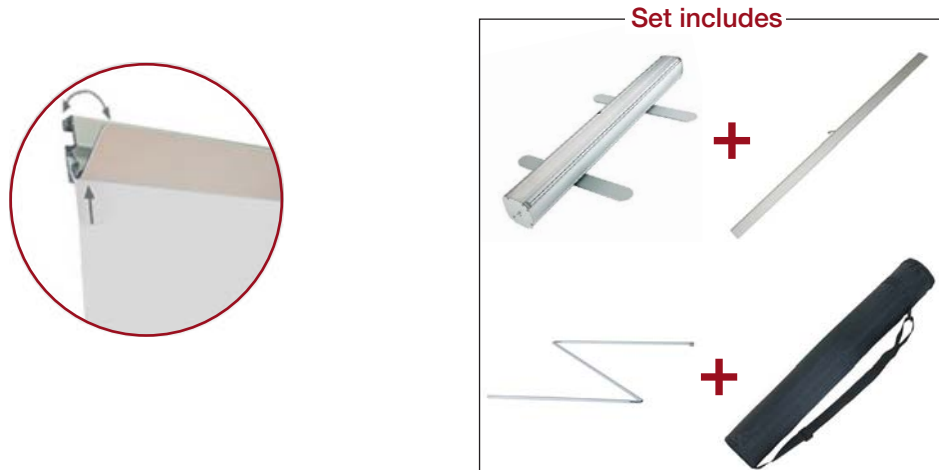

Roll-up Size: 85x200 cm.
Very Stable = wide cassette - VERY THICK and
RIGID ALUMINIUM CONSTRUCTION

Upper Mounting: SNAP BAR ! - Attach the Graphics
QUICKLY and EASILY - Lower Mounting: "3M" Adhe-
sive Tape.

Set includes: Roll-up + Convenient Double Padded
Canvas Bag.

Openable in 15 seconds