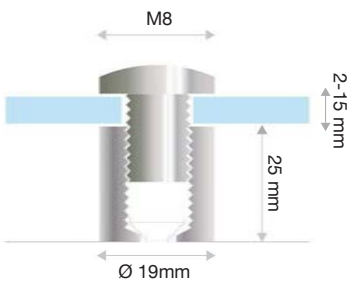

(OPEN + INSERT + CLOSE)

Size: A1 (594x841mm).  
Construction: Anodized Aluminum.  
Profile Width: 33 mm = Stiffness Warranty!  
Corners cuted at 45 degrees= Very aesthetic!

Set includes: A - board with a thick anti-reflective Film.

# Poster Hangers

100 cms (9000224) 85cms (9000266) 60cms (9000265) 40cms (9000264)

Poster Hangers (SET = 2 pcs: Top / Bottom)

Type: "Snap Frame" (CLIP - CLAP) = Quick Installation

Very Easy to Change the Graphics!

Length: 100, 85, 60, 40 cms.

ANODIZED ALUMINUM, Plastic plugs, 2 handles for mounting.

Poster Holder (2 pcs)

Set includes

# Sign Fixing

19x25 (Aluminum) 9000390 | 19x25 (Polish steel) 9000091

- Easy to install
- Ideal for Health and safety signs
- Ideal for House plaques
- Perspex size available A5, A4, A3, A2, A1, B5

- Aluminium
- Mat