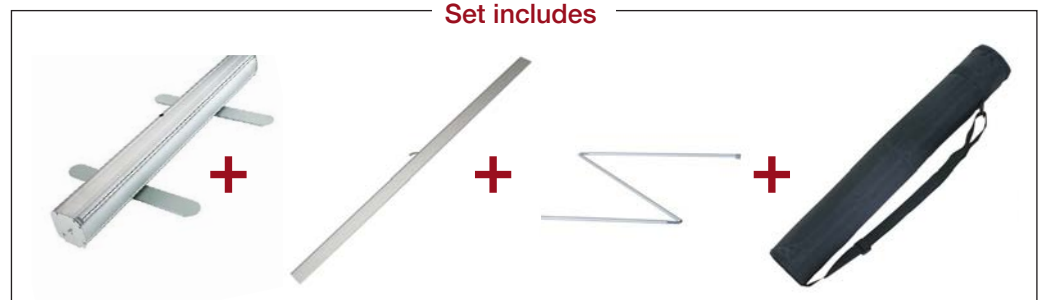

## Roll up Double side (85x200) 9000009

DOUBLE SIDE 2 GRAPHICS  
One for Each Side - Very stable wide cassette

VERY THICK and RIGID ALUMINIUM  
CONSTRUCTION Upper Mounting: SNAP BAR

Attach the Graphics QUICKLY and EASILY  
Lower Mounting: "3M" Adhesive Tape.

Set includes:  
Roll-up + Convenient Double Padded Canvas Bag.

Openable in 15 seconds