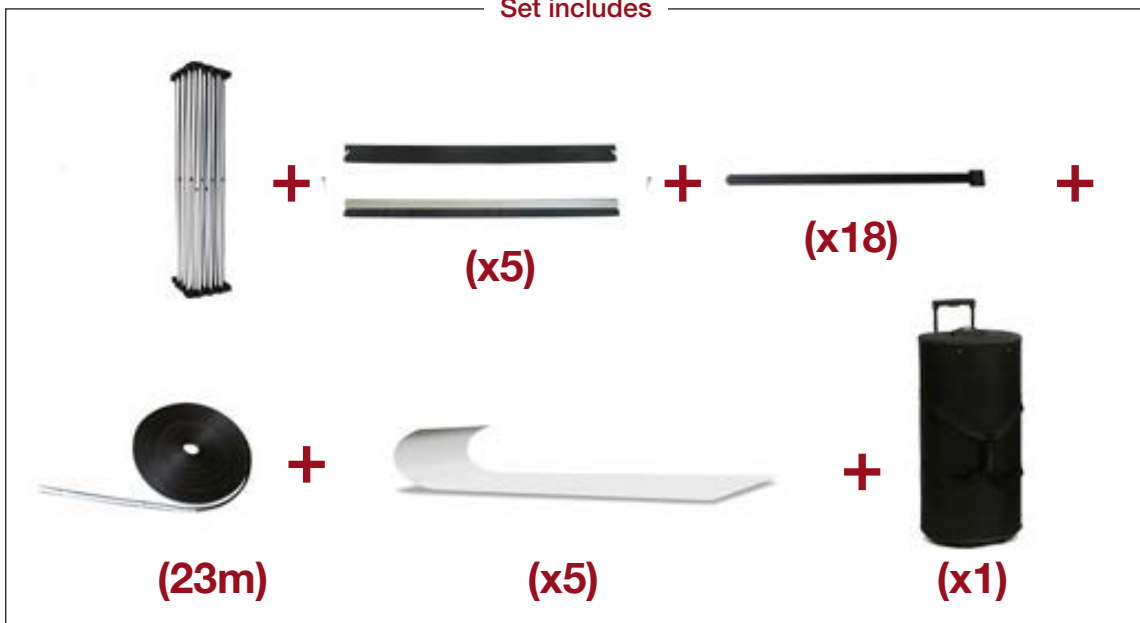

# POP UP Wall - 3x3 / CURVED (Small Trolley Case)

Spread the POP UP Wall in 8 minutes!  
This is CURVED SHAPE POP UP Wall.

You can change the Size of the POP UP Wall  
(Add or Remove the Modules) - 3x4 or 3x2.

Size (with the Graphics): 275cm x 230 cm.  
(width x height)

POP UP Wall in Trolley Case = Very comfortable to transport!

You also get Polypropylene Material  
(rigid material under the Graphics)

## Set includes