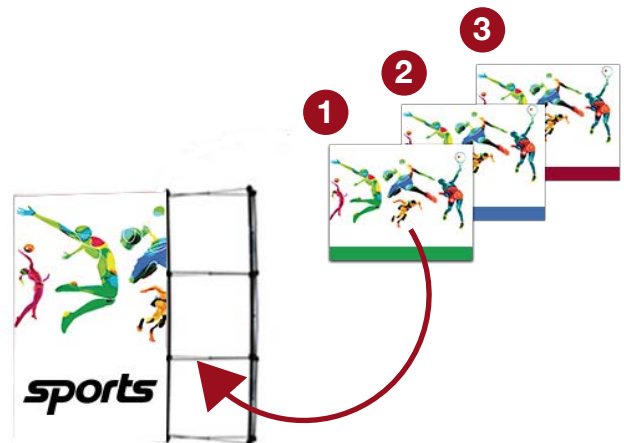

# POP UP Wall - 3x3 / CURVED (Small Trolley Case)

Spread the POP UP Wall in 8 minutes!  
This is CURVED SHAPE POP UP Wall.

You can change the Size of the POP UP Wall  
(Add or Remove the Modules) - 3x4 or 3x2.

Size (with the Graphics): 275cm x 230 cm.  
(width x height)

POP UP Wall in Trolley Case = Very comfortable to transport!

You also get Polypropylene Material  
(rigid material under the Graphics)

## Set includes