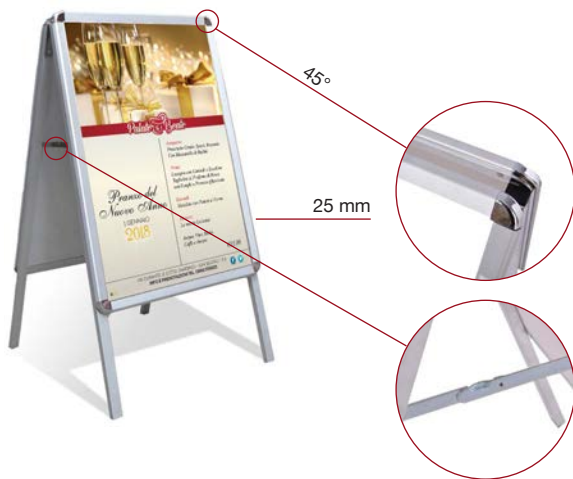

# POP UP Wall - 3x3 / CURVED (Small Trolley Case)

Spread the POP UP Wall in 8 minutes!  
This is CURVED SHAPE POP UP Wall.

You can change the Size of the POP UP Wall  
(Add or Remove the Modules) - 3x4 or 3x2.

Size (with the Graphics): 275cm x 230 cm.  
(width x height)

POP UP Wall in Trolley Case = Very comfortable to transport!

You also get Polypropylene Material  
(rigid material under the Graphics)

## Set includes

## A - BOARD (Double Side) A1 (594x841 mm) 9000052

A - BOARD with DOUBLE SIDE Graphics.  
SNAP FRAME = Very easy to change the graphics

Size: A1 (594x841mm). - Construction: Anodized Aluminum.

Profile Width: 25 mm = Stiffness warranty